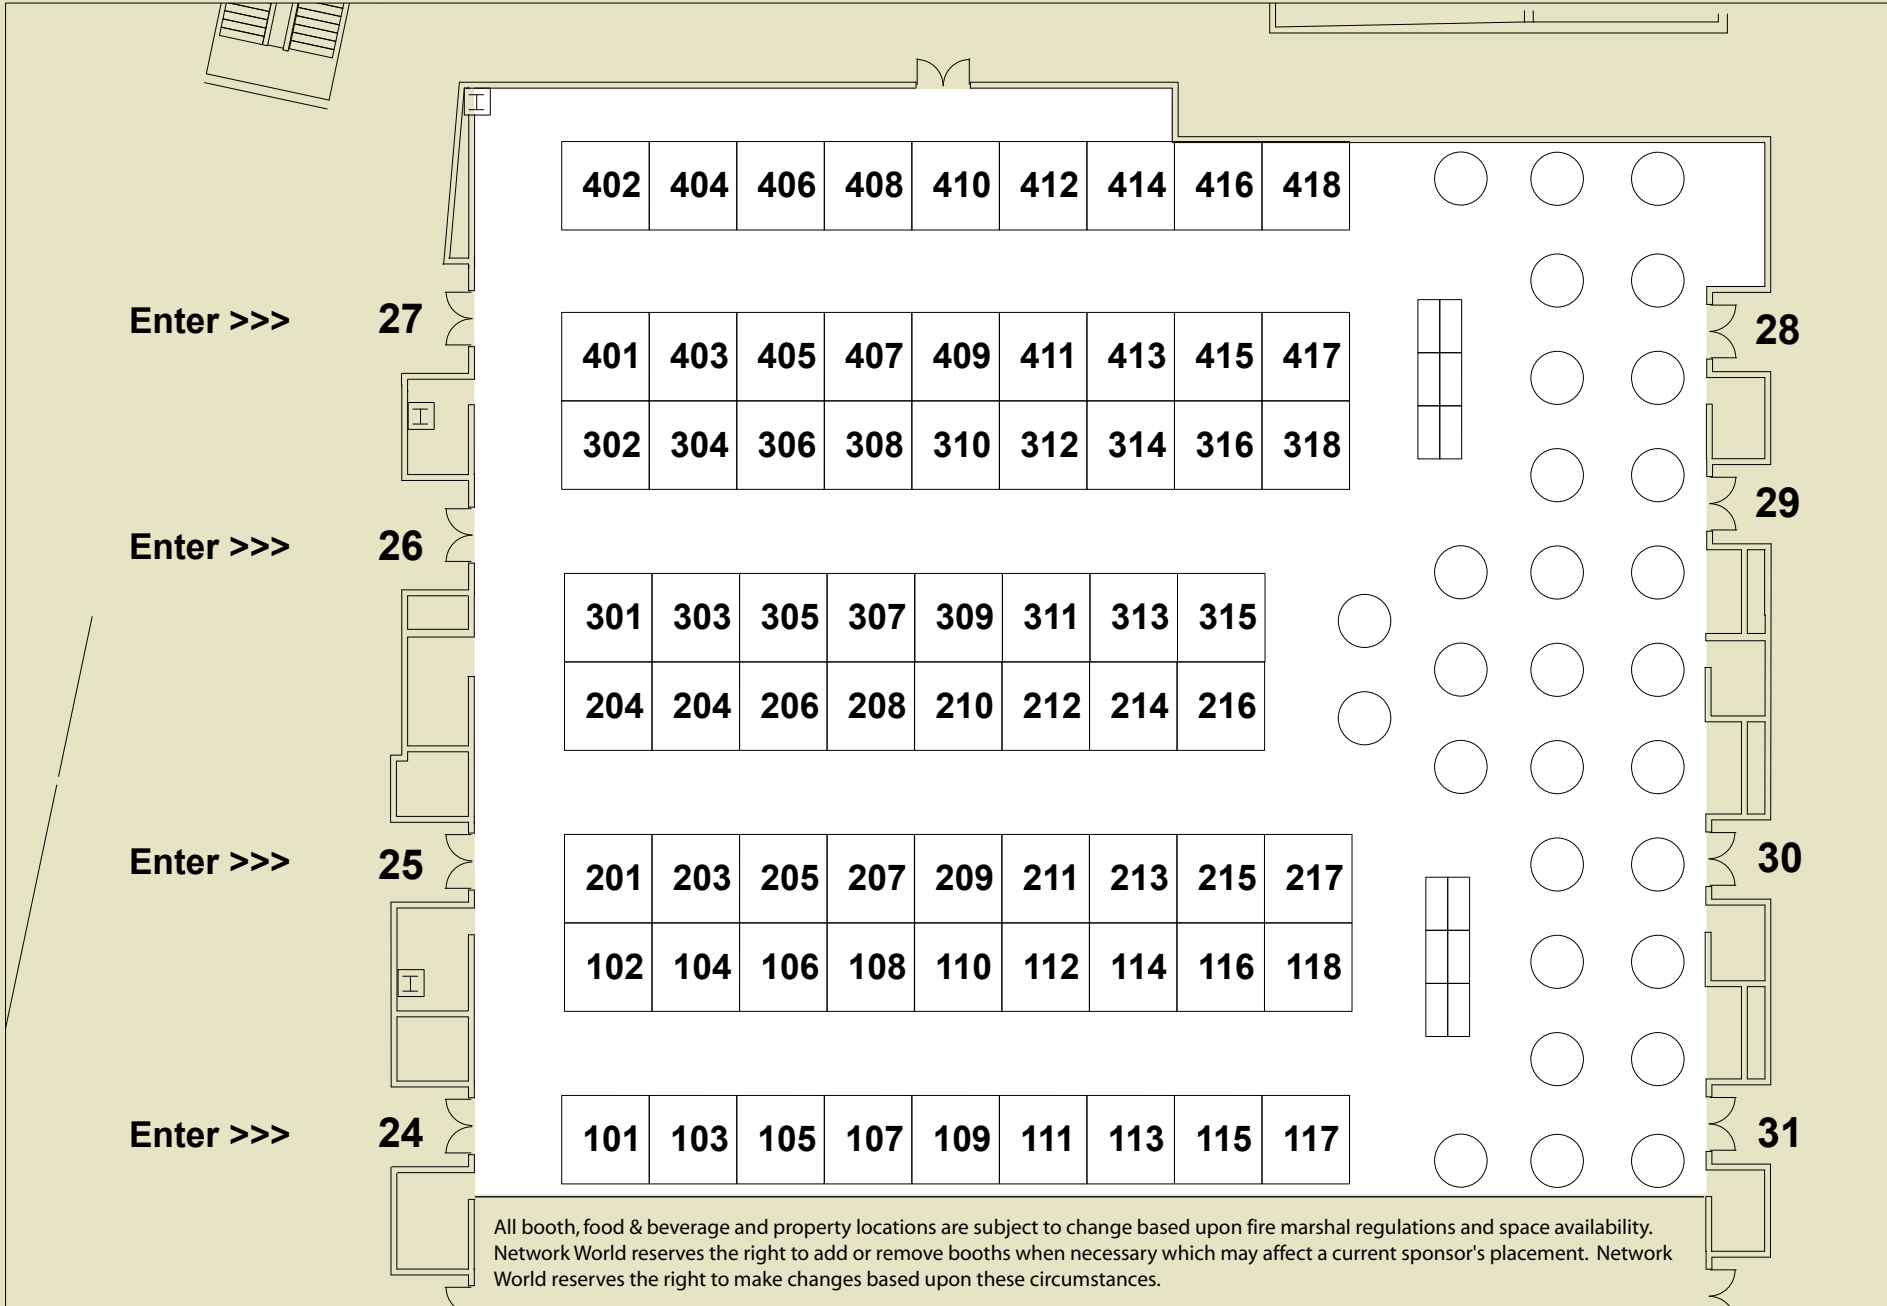

## Donald E. Stephens Convention Center

Chicago, IL • April 4, 2007

**LEGEND**

- Selected 10x10 space
- Available 10x10 space
- On Hold 10x10 space

All booth, food & beverage and property locations are subject to change based upon fire marshal regulations and space availability. Network World reserves the right to add or remove booths when necessary which may affect a current sponsor's placement. Network World reserves the right to make changes based upon these circumstances.