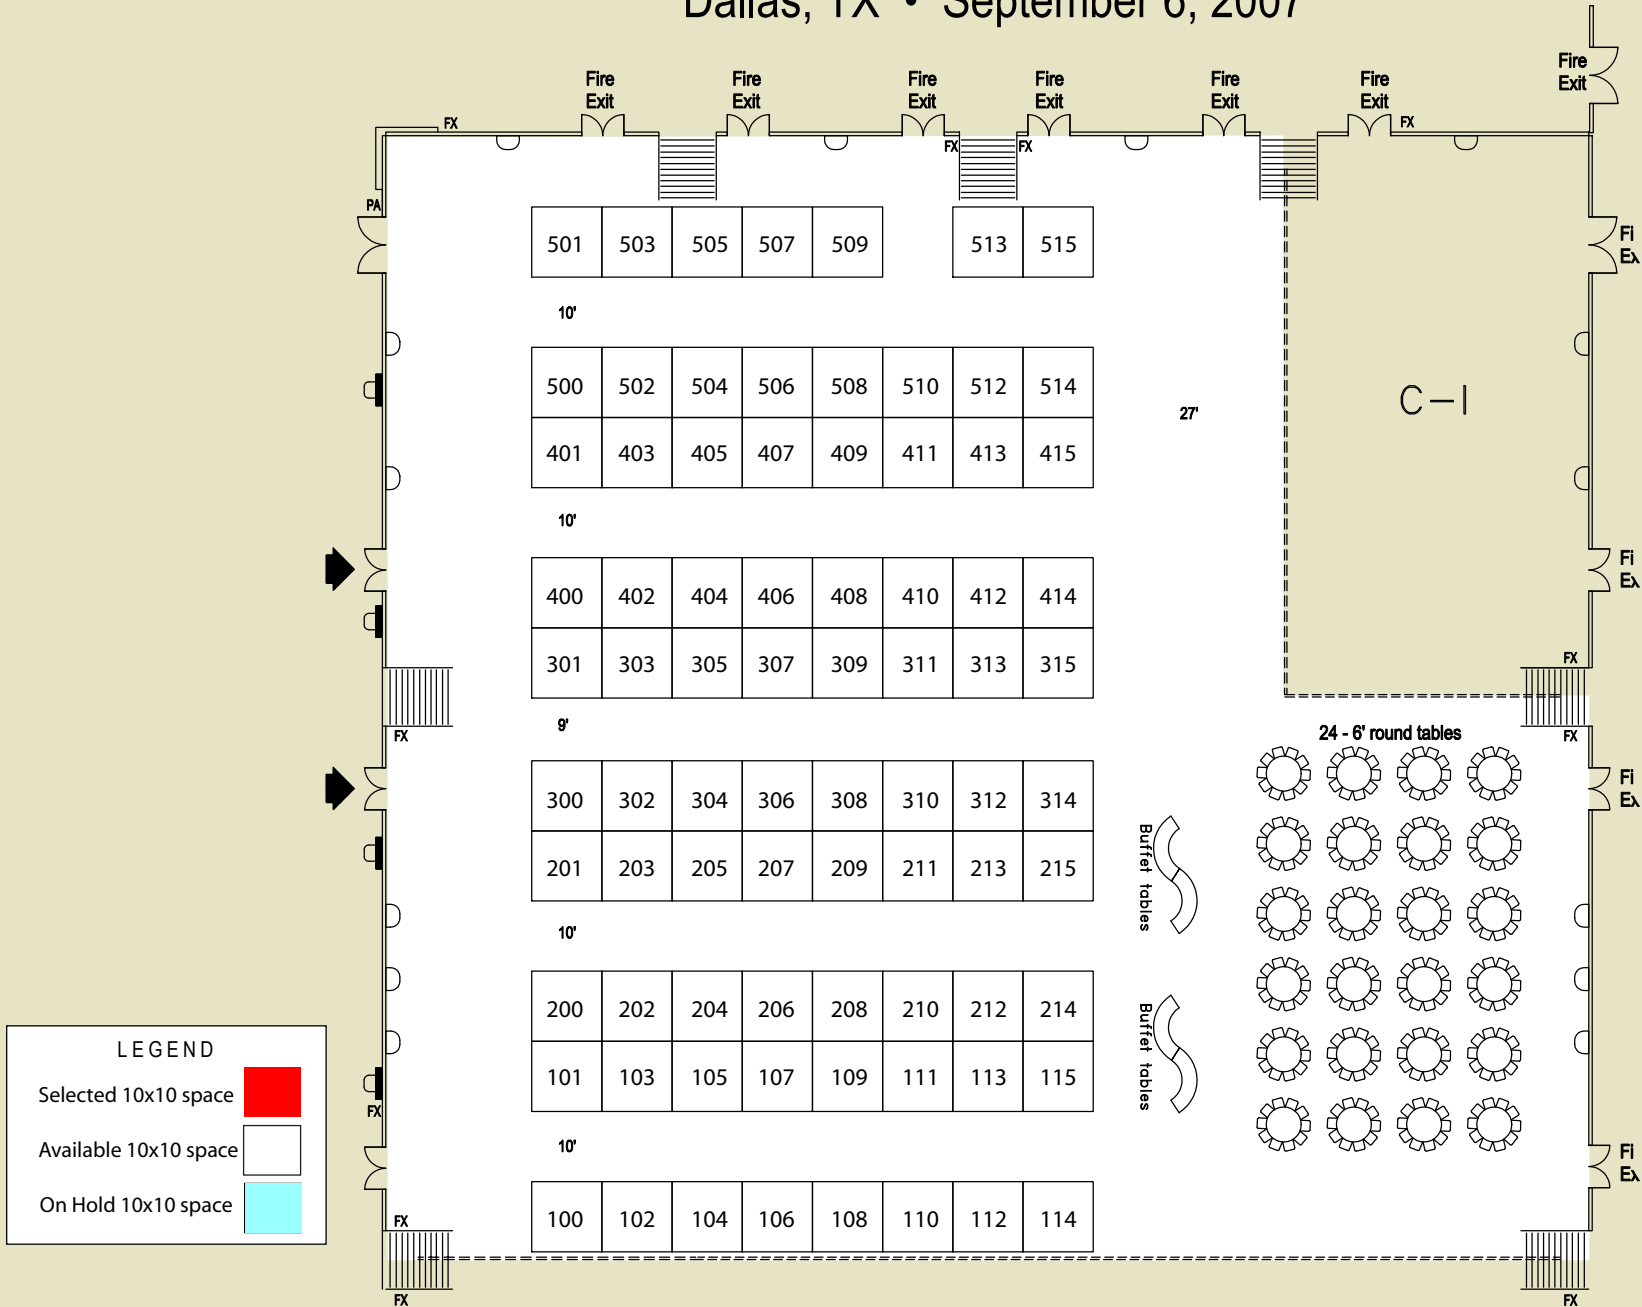

## Adam's Mark Dallas

Dallas, TX • September 6, 2007

PLEASE NOTE - THIS FLOOR PLAN IS SUBJECT TO CHANGE.

All booth, food & beverage and property locations are subject to change based upon fire marshal regulations and space availability. Network World reserves the right to add or remove booths when necessary which may affect a current sponsor's placement. Network World reserves the right to make changes based upon these circumstances.