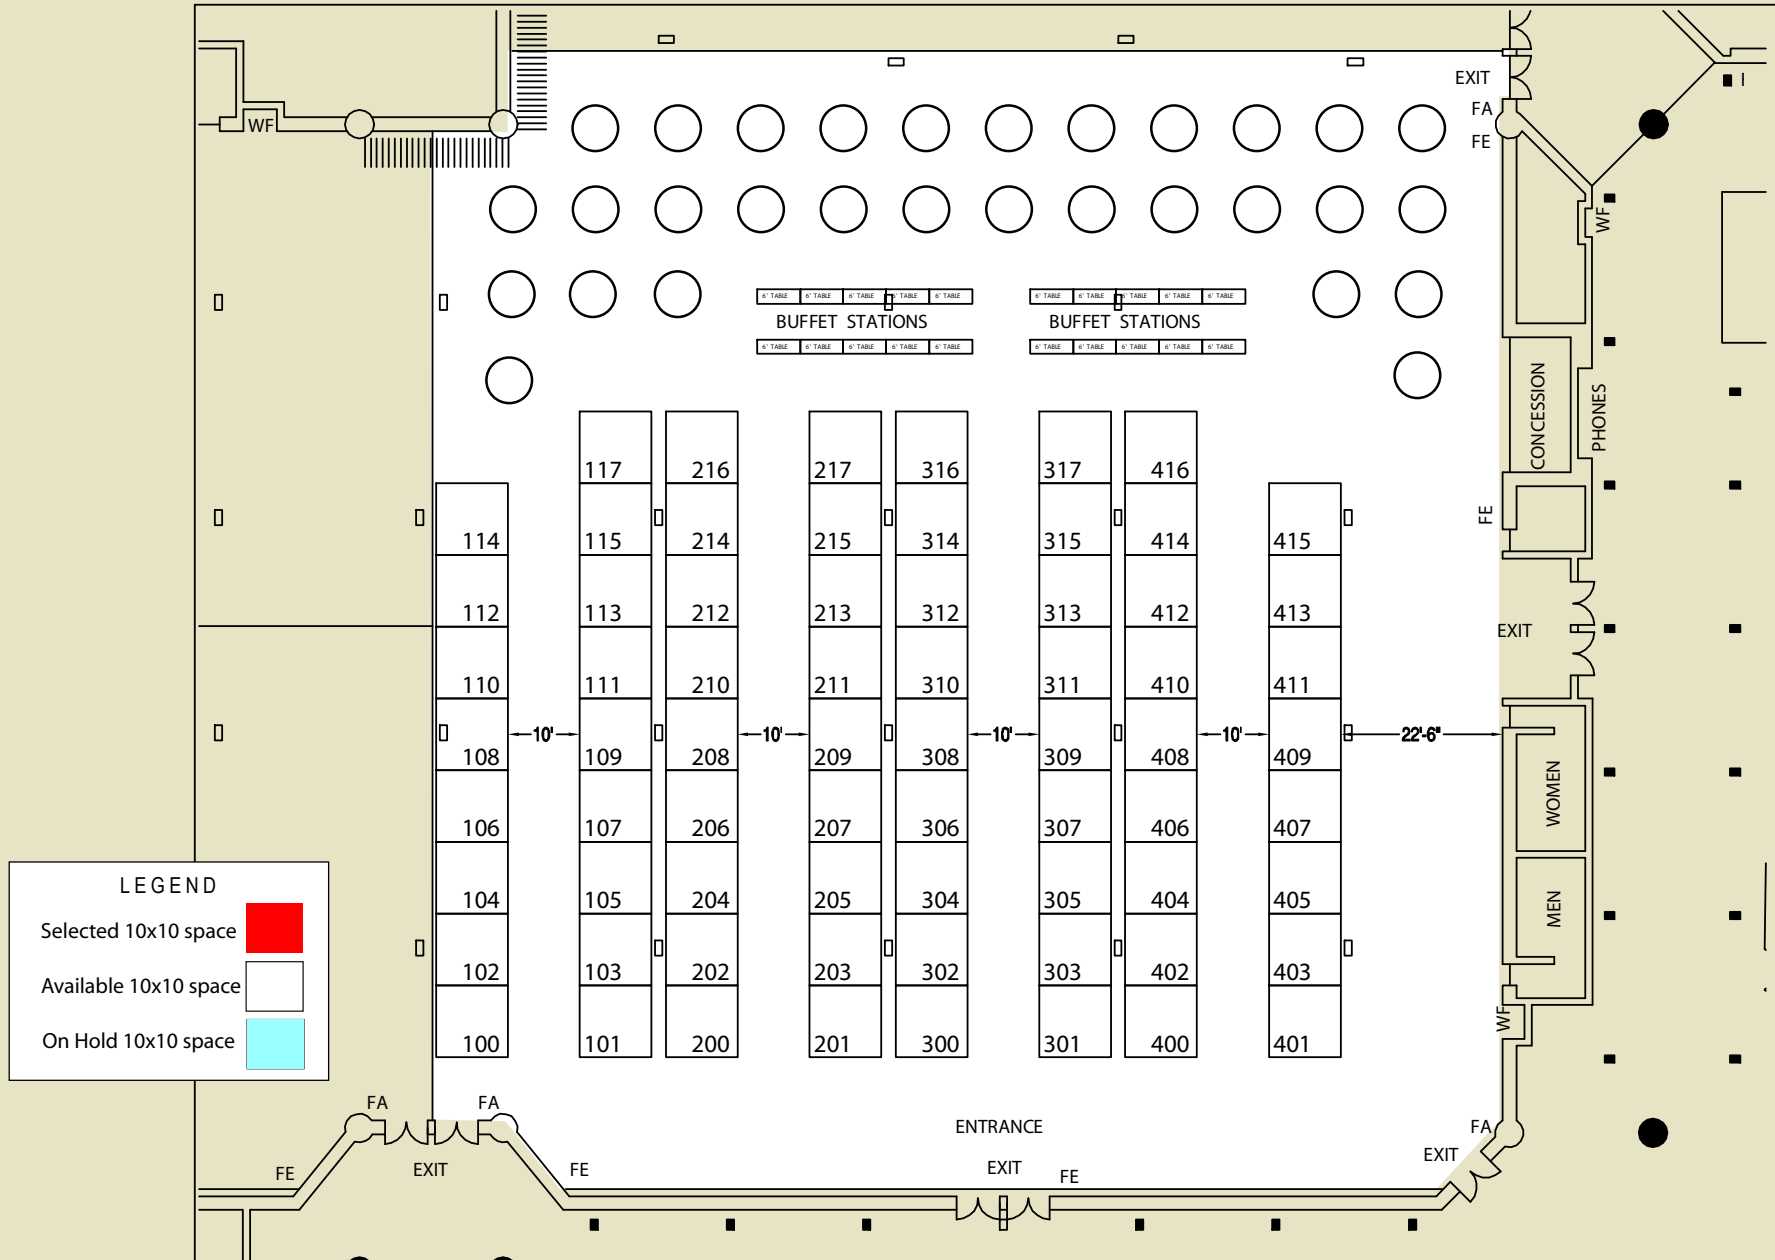

IT Roadmap Conference & Expo Santa Clara Convention Center Santa Clara, CA • June 26, 2007

All booth, food & beverage and property locations are subject to change based upon fire marshal regulations and space availability. Network World reserves the right to add or remove booths when necessary which may affect a current sponsor's placement. Network World reserves the right to make changes based upon these circumstances.