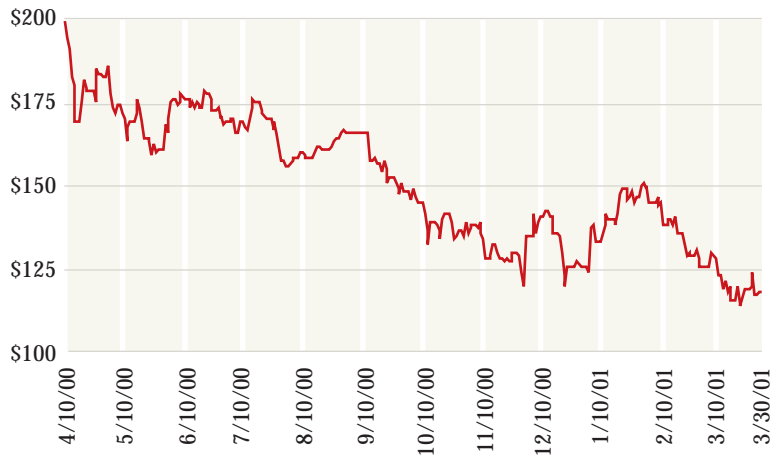

Overall performance

The performance of network companies heavily influences the overall stock market

NW200 Index Share price

Share Price

Nasdaq daily close

Share Price

Dow daily close

Share Price